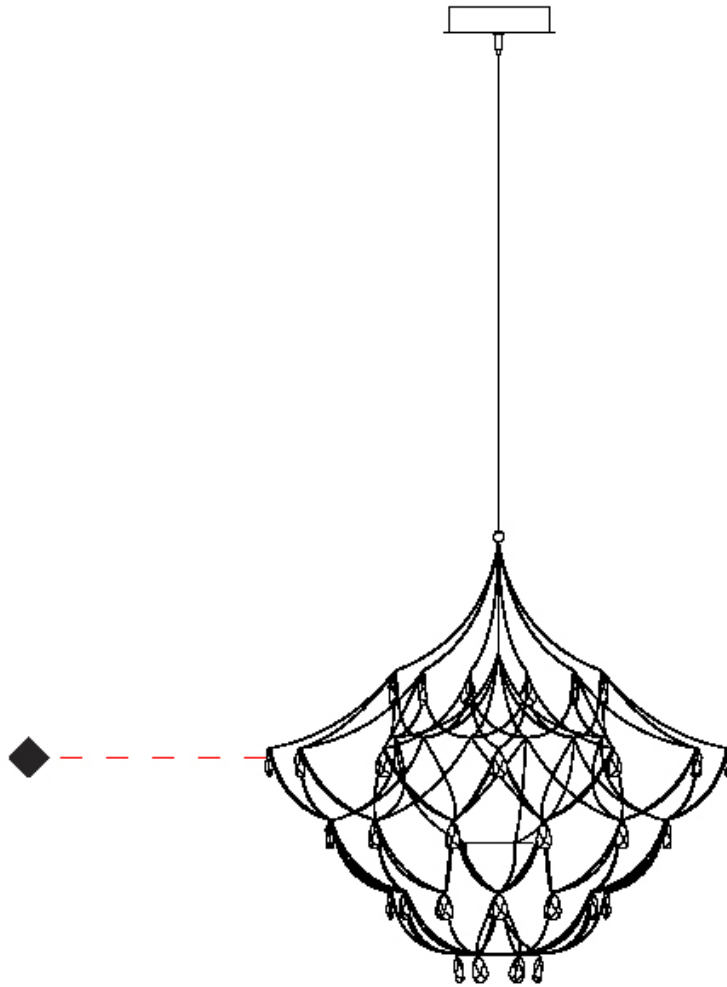

CRYSTAL GALAXY SUSPENSION

D101389-

PROJECT

TYPE

SPECIFIER

QUANTITY

DATE