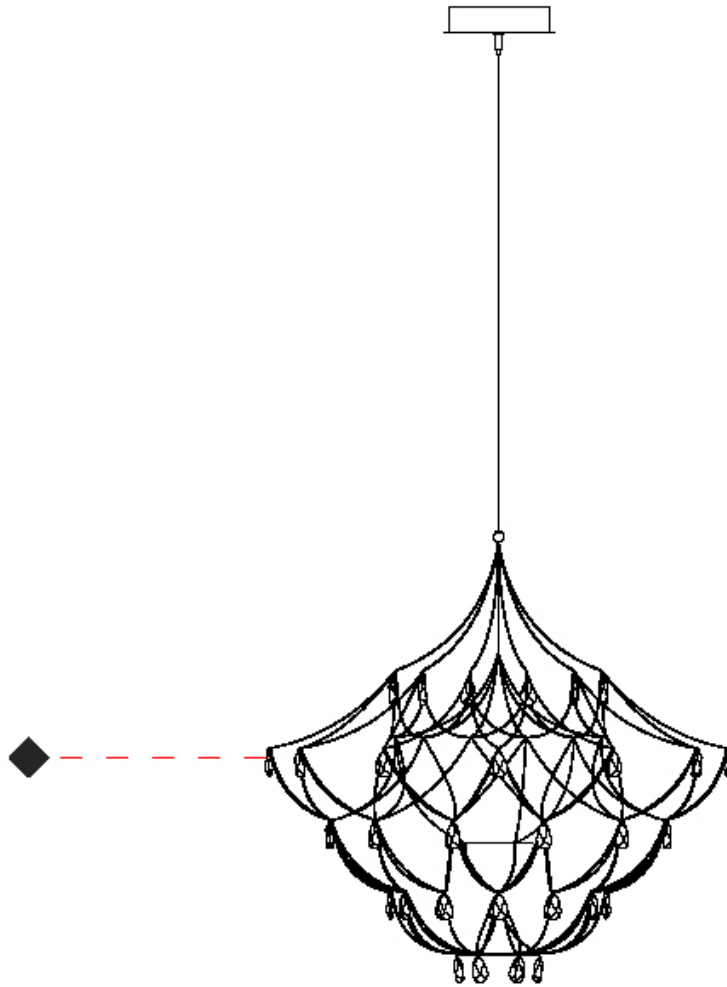

CRYSTAL GALAXY SUSPENSION

D101393-

PROJECT

TYPE

SPECIFIER

QUANTITY

DATE