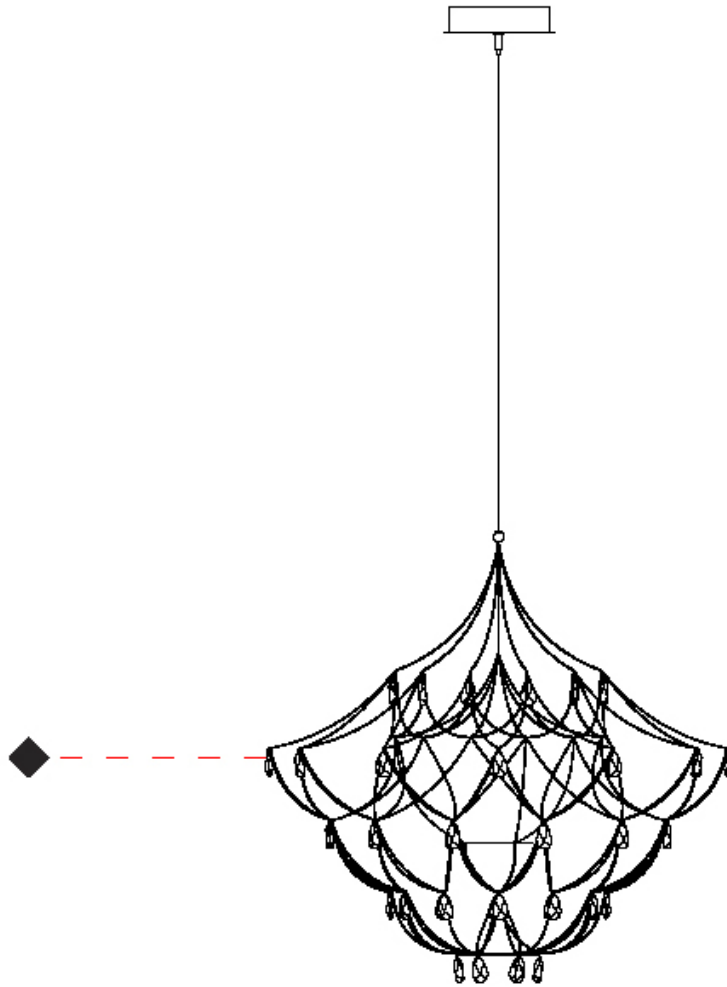

CRYSTAL GALAXY SUSPENSION

D101390-

PROJECT

TYPE

SPECIFIER

QUANTITY

DATE

D